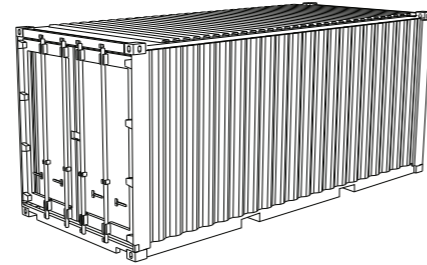

UPGRADED 20'

INSIDE LENGTH	INSIDE WIDTH	INSIDE HEIGHT	DOOR WIDTH	DOOR HEIGHT	CAPACITY	TARE WEIGHT	MAXI CARGO
19' 4"	7' 7"	7' 10"	7' 6"	7' 6"	1,150 Cft	5,060 Lbs	61,996 Lbs
5.900 m	2.311 m	2.390 m	2.286 m	2.280 m	32.63 m³	2,300 Kg	28,180 Kg