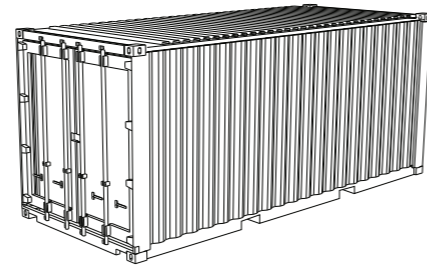

REEFER 20'

INSIDE LENGTH	INSIDE WIDTH	INSIDE HEIGHT	DOOR WIDTH	DOOR HEIGHT	CAPACITY	TARE WEIGHT	MAXI CARGO
17' 8"	7' 5"	7' 5"	7' 5"	7' 3"	1,000 Cft	7,040 Lbs	45,760 Lbs
5.425 m	2.275 m	2.260 m	2.258 m	2.216 m	28.3 m³	3,200 Kg	20,800 Kg