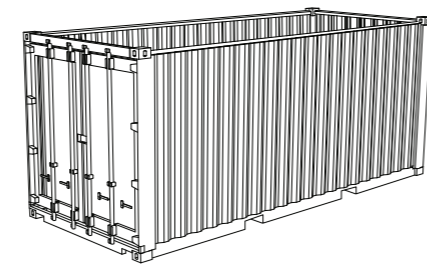

OPEN TOP 20' (UPGRADED ALSO AVAILABLE)

INSIDE LENGTH	INSIDE WIDTH	INSIDE HEIGHT	DOOR WIDTH	DOOR HEIGHT	CAPACITY	TARE WEIGHT	MAXI CARGO
19' 4"	7' 7"	7' 8"	7' 6"	7' 2"	1,136 Cft	5,280 Lbs	47,620 Lbs
5.894 m	2.311 m	2.354 m	2.286 m	2.184 m	32.23 m³	2,400 Kg	21,600 Kg

OPEN TOP 40'

INSIDE LENGTH	INSIDE WIDTH	INSIDE HEIGHT	DOOR WIDTH	DOOR HEIGHT	CAPACITY	TARE WEIGHT	MAXI CARGO
39' 5"	7' 8"	7' 8"	7' 8"	7' 5"	2,350 Cft	8,490 Lbs	58,710 Lbs
12.028 m	2.350 m	2.345 m	2.341 m	2.274 m	65.5 m³	3,850 Kg	26,630 Kg