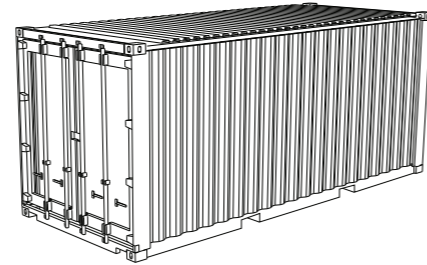

EQUIPMENT SPECIFICATIONS

STANDARD 20'

INSIDE LENGTH	INSIDE WIDTH	INSIDE HEIGHT	DOOR WIDTH	DOOR HEIGHT	CAPACITY	TARE WEIGHT	MAXI CARGO
19' 4"	7' 8"	7' 10"	7' 8"	7' 6"	1,172 Cft	4,916 Lbs	47,900 Lbs
5.900 m	2.350 m	2.393 m	2.342 m	2.280 m	33.2 m ³	2,230 Kg	21,770 Kg